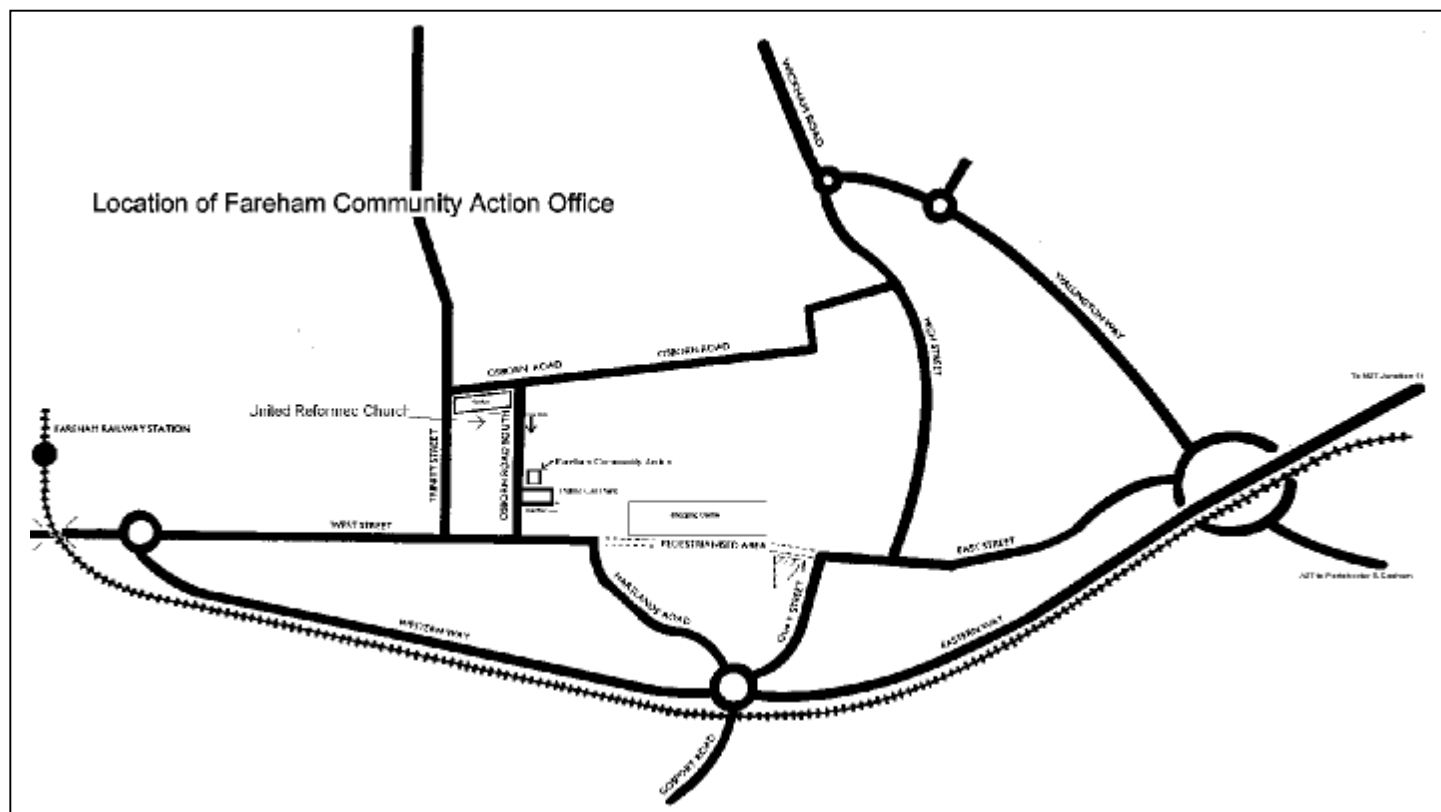

## Directions to Fareham Community Action

Directions: from M27 take Junction 11. Follow signs to town centre, keep to centre lanes to cross flyover. The slip road will take you across a flyover and along a dual carriageway to a large roundabout with large conifers and flowerbeds. The first exit goes to Gosport and the second towards Titchfield.

Take the third exit to the town centre, turn right at the mini-round about into Hartlands Road and pass the bus station on your right. At the top turn left into West Street pass the Post Office on your left. After 100 yards go through the traffic lights and turn right into Trinity Street ( a one way street).

Follow the one-way system turning right and right again then you will enter Osborn Road South. The office is half way down on the left. There is 40 minute parking on the left side of the street or there is public parking in the car park behind the office.